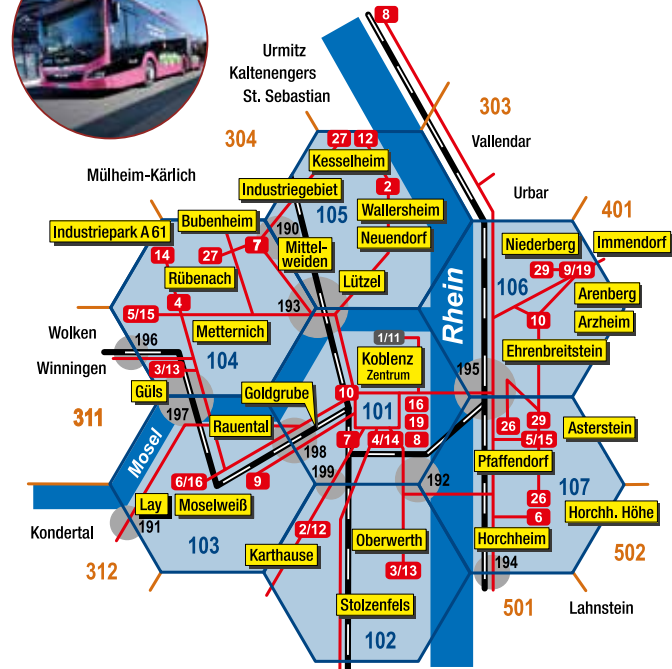

Take all VRM buses and trams (koveb, Rhein-Mosel bus), the Ehrenbreitstein ferry, Ehrenbreitstein Funicular (Ehrenbreitstein fortress).
Koblenz metropolitan area: zones 101–107 and overlapping zones 191, 192, 193, 194, 195, 197, 198 and 199

50% discount on regular admission prices to museums and special exhibitions (not combinable with combo tickets) – experience culture:

Ludwig Museum: www.ludwigmuseum.org
Mittelrhein-Museum: www.mittelrhein-museum.de
Romanticum: www.romanticum.de

50% discount on guided tour through the historic Koblenz Old Town:

Dates and times: Every Saturday from April through the end of October at 3 p.m.; Meeting point: Forum Confluentes Tourist Information, Zentralplatz; Duration: approx. 2 hours

20% discount on tickets for Ehrenbreitstein Fortress and Stolzenfels Castle

20% discount on round-trip cable car ride (adult ticket)

20% discount on adult combo ticket for Ehrenbreitstein Fortress & round-trip cable car ride

Cruise Discounts

20% discount on the regular fare price* for
Köln Düsseldorf Deutsche Rheinschifffahrt AG
Marksburgschifffahrt Vomfell
Personenschifffahrt Merkelbach

* See supplier for details

20% discount on Koblenz Theater tickets

Valid for shows starting within the 24-hour validity period of your Koblenz Card
www.theater-koblenz.de

TARIFWABEN IM STADTGEBIET KOBLENZ FARE ZONES IN THE KOBLENZ METROPOLITAN AREA

GÜLTIGKEIT:

24 Stunden, ab eingetragenem Datum und Uhrzeit der ersten in Anspruch genommenen Leistung.
Valid for 24 hours from date and time of first use.

Sichern Sie sich die Koblenz Card mit attraktiven Leistungen!

Lock in your discounts with the Koblenz Card!

Alle Ermäßigungen gelten auf die Erwachsenentarife.
All discounts are valid for adult tickets.

ab **11,00€** Einzelkarte
Single Card